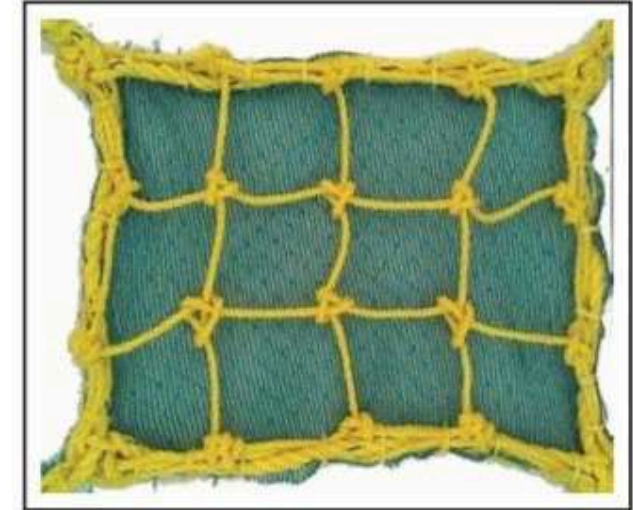

SBN T4FS/6FS