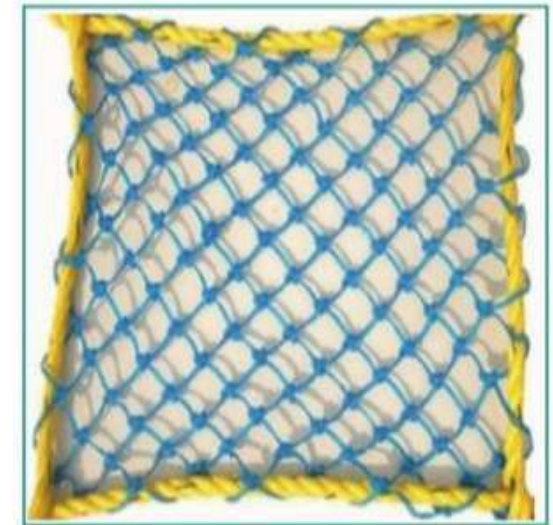

1. ---
2. Mesh Rope - 2.5 mm Braided.
   - Mesh Size - 30 / 35 / 50 mm.
   - Border Rope - 8 / 10 / 12 mm PP Rope
   - Standard Size - 8 Ft X 8 Ft

Double Cord Nets

- Mesh Rope - 2 mm HDPE Twisted Rope
- Mesh Size - 25 / 30 mm Square
- Border - 12 mm PP Rope
- Color - Royal Blue with Yellow border
- Standard Size - 3M X 10M / 5M X 10M

SBN DCNM30