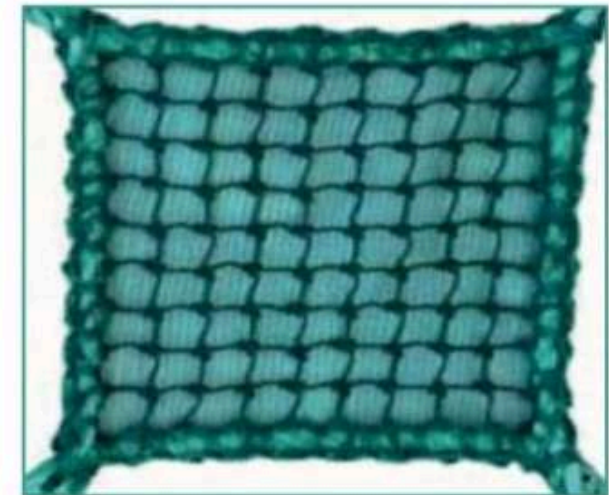

(2) Double Layer

- UV Treated HDPE Monofilament Net
- GSM - 120 GSM UV Treated HDPE for Mono-Mono

OR

- HDPE Overlay Containment Net
- Color - Royal Blue

(3) Triple Layer

- Mesh Rope - 5 mm HDPE Braided
- Mesh Size - 100 mm × 100 mm Square
- Color - Royal Blue / Dark Green

OR

SBN SB30/B35/B50

SBN DB30M/B50M

CUSTOMIZATION IN SIZE AVAILABLE AS PER REQUIREMENT

- Mesh Rope - 4 mm / 6 mm 3-Strand Hawser laid PP Rope
- Mesh Size - 100 mm × 100 mm Square
- Color - Yellow / Green

STANDAD SIZE