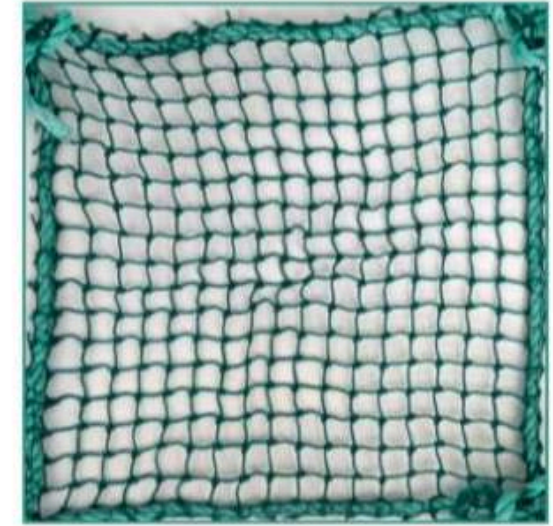

SBN DB5B30

Cargo Net

- Mesh Rope - 10 / 12 / 16 / 20 / 24 mm PP Rope
- Mesh Size - 100 / 150 / 200 / 300 mm Square
- Border - 16 / 20 / 24 / 32 mm PP Rope
- Standard Size - 10 Ft X 10 Ft / 12 Ft X 12 Ft

Container Nets

- Mesh Rope - 4 / 6 / PP Rope
- Mesh Size - 100 / 150 / 200 mm Square
- Border - 8 mm PP Rope
- Standard Size - 8 Ft X 8 Ft

OR

SBN CN12/16

SBN CTRN4/6

-
- Mesh Rope - 2.5 mm Braided.
 - Mesh Size - 30 / 35 / 50 mm.
 - Border Rope - 8 / 10 / 12 mm PP Rope
 - Standard Size - 8 Ft X 8 Ft

Double Cord Nets

- Mesh Rope - 2 mm HDPE Twisted Rope
- Mesh Size - 25 / 30 mm Square
- Border - 12 mm PP Rope
- Color - Royal Blue with Yellow border
- Standard Size - 3M X 10M / 5M X 10M

SBN CTRN B30/B35