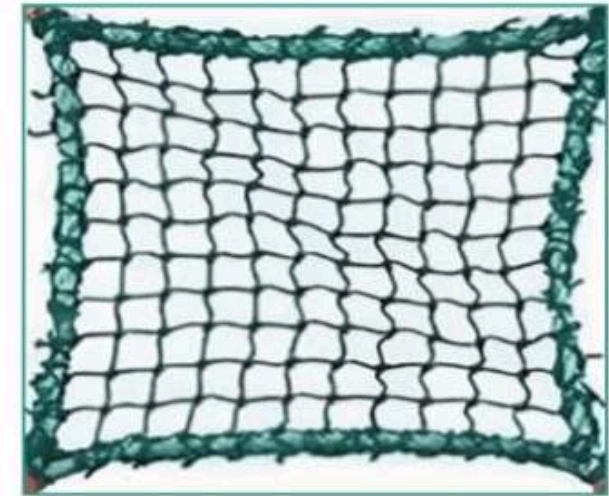

(2) Double Layer

- UV Treated HDPE Monofilament Net
- GSM - 120 GSM UV Treated HDPE for Mono-Mono

OR

- HDPE Overlay Containment Net
- Color - Royal Blue

(3) Triple Layer

- Mesh Rope - 5 mm HDPE Braided
- Mesh Size - 100 mm × 100 mm Square
- Color - Royal Blue / Dark Green

OR

SBN SB30/B35/B50

SBN DB30M/B50M

CUSTOMIZATION IN SIZE AVAILABLE AS PER REQUIREMENT

- Mesh Rope - 4 mm / 6 mm 3-Strand Hawser laid PP Rope
- Mesh Size - 100 mm × 100 mm Square
- Color - Yellow / Green

STANDAD SIZE